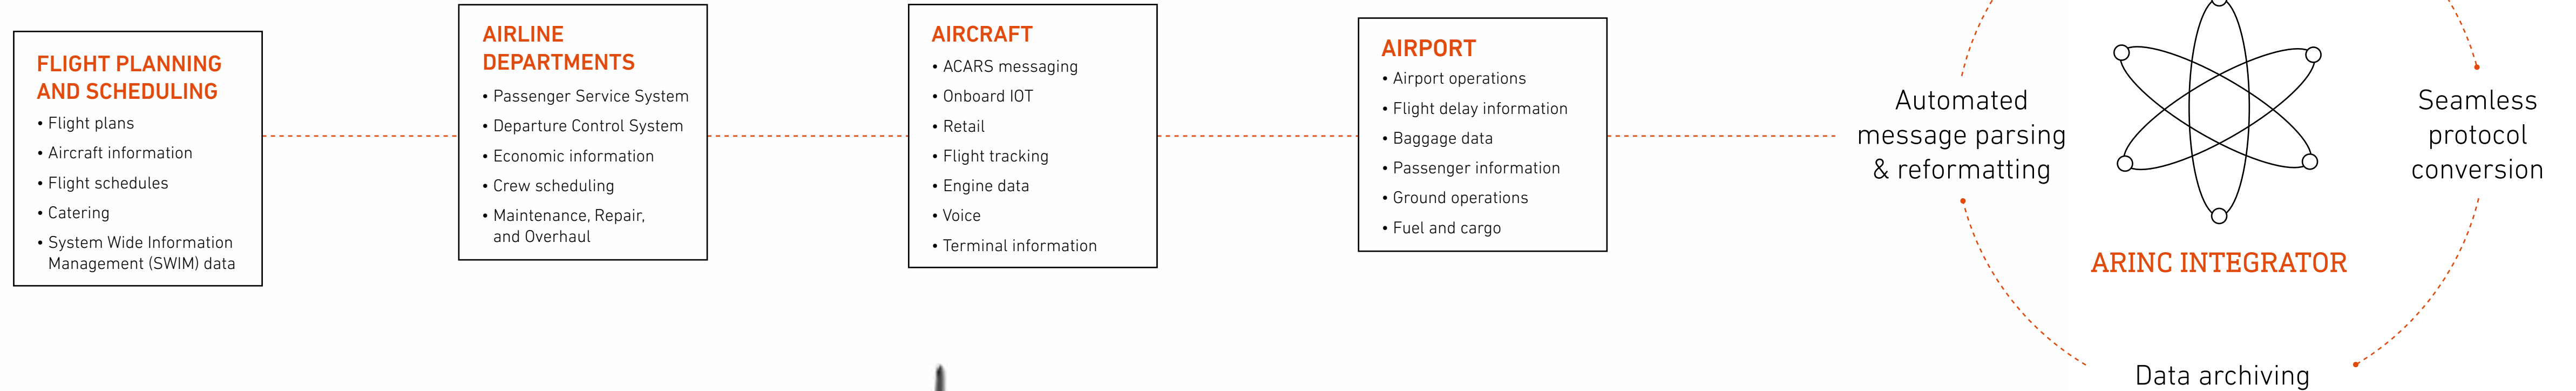

REDEFINED RELIABILITY

We're connecting applications and live data to optimize your operations and passenger experience on the spot.

-  **10,000+** successful daily landings
-  **2,000+** connected airline, airport, and government agencies
-  **75+ MILLION** delivered daily messages