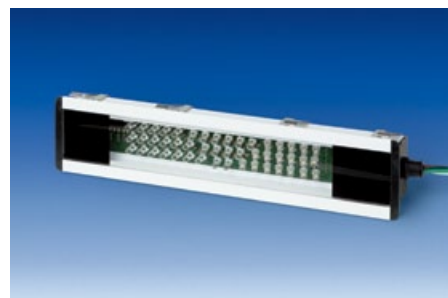

Cockpit Utility Light

2LA002865-40

LED Dome Light

2LA455115-31

Lighting Equipment on the COMAC ARJ21

Dual Mode LED Dome/Emerg. Light
2LA455115-32

LED Stair Light
2LA455119-50

LED Vestibule Light
2LA455390-10 (Housing)
8GS411098-30 (Fluorescent Tube)

LED Master Call Light Sign
2LA455408-20

LED Annunciator Sign
2LA455409-20

Sidewall Fluorescent Light
Ballast Unit
8ES455265-00 (1,233 mm/48.535" max.)
8ES455266-00 (470.6 mm/18.528" max.)
Fluorescent Tube
8GS411099-00 (for ...265) -10 (for ...266)