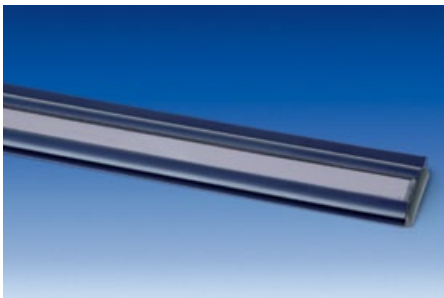

Floor Light Strip
2LA415321-00 (Light Strip Assy)
9BG415322-00 (Overcarpet System Assy)
9XB415353-00 (End Cap)