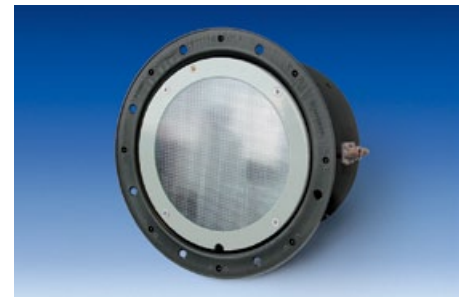

HID Cargo Light
1X2455912-00