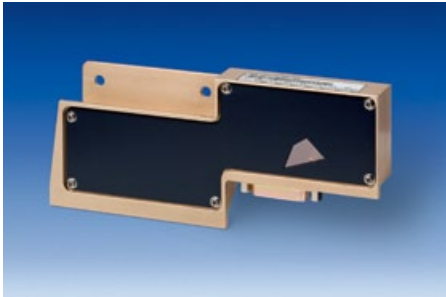

Lighting Equipment on the Airbus A380

LED Instrument Panel Light
D947-62-001-003 (left)