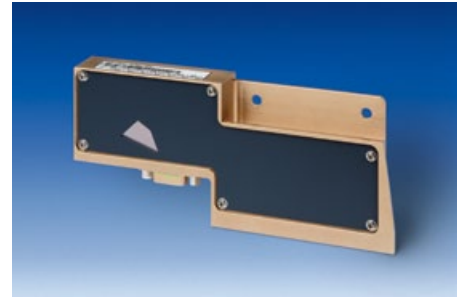

LED Instrument Panel Light
D947-72-001-003 (right)