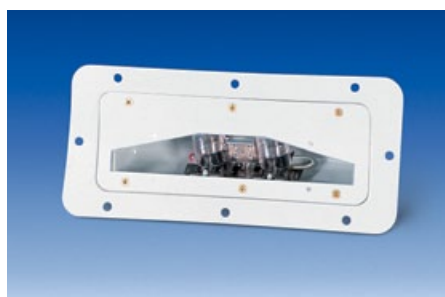

Overwing Emergency Lights
2LA005127-01/-10   2LA005413-01/-10
2LA005128-01/-10   2LA005414-01/-10